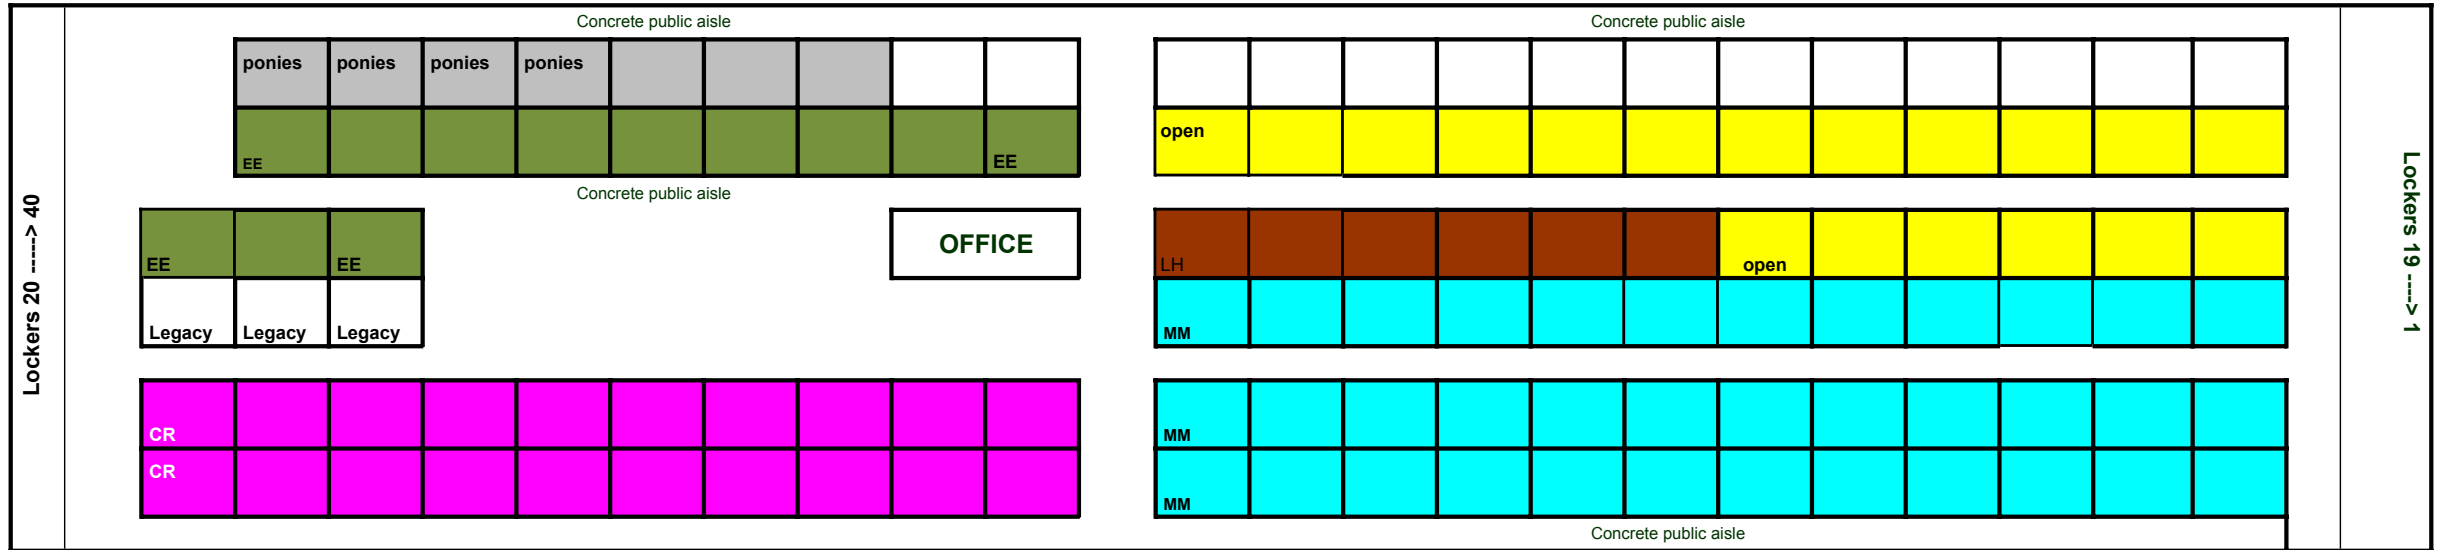

SMALL ARENA (ARENA B)

FAIR side

COVERED ARENA