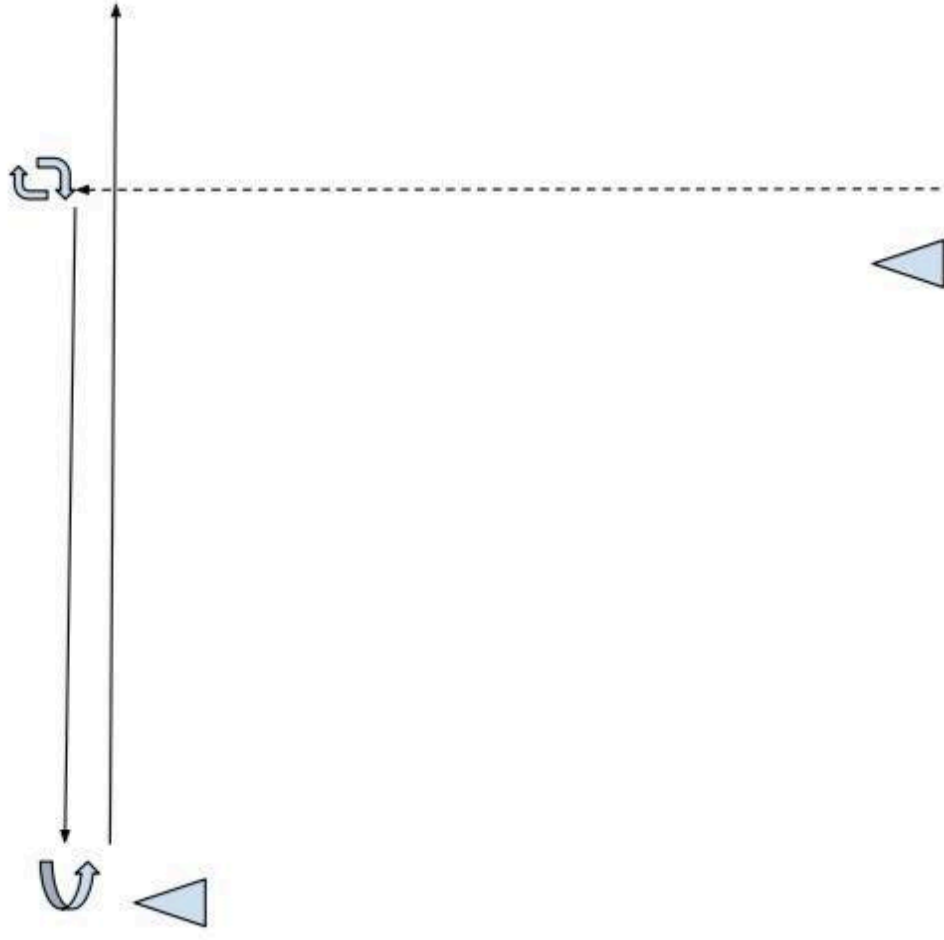

Virtual Judging - Showmanship

1. Begin at cone A.
2. Trot until parallel with cone B as shown, halt.
3. Perform a 270 degree haunch turn to the right.
4. Walk to cone B.
5. Set up for inspection and perform quartering.
6. Perform a 180 degree forehand turn to the right.
7. Move to the offside and walk back to line.