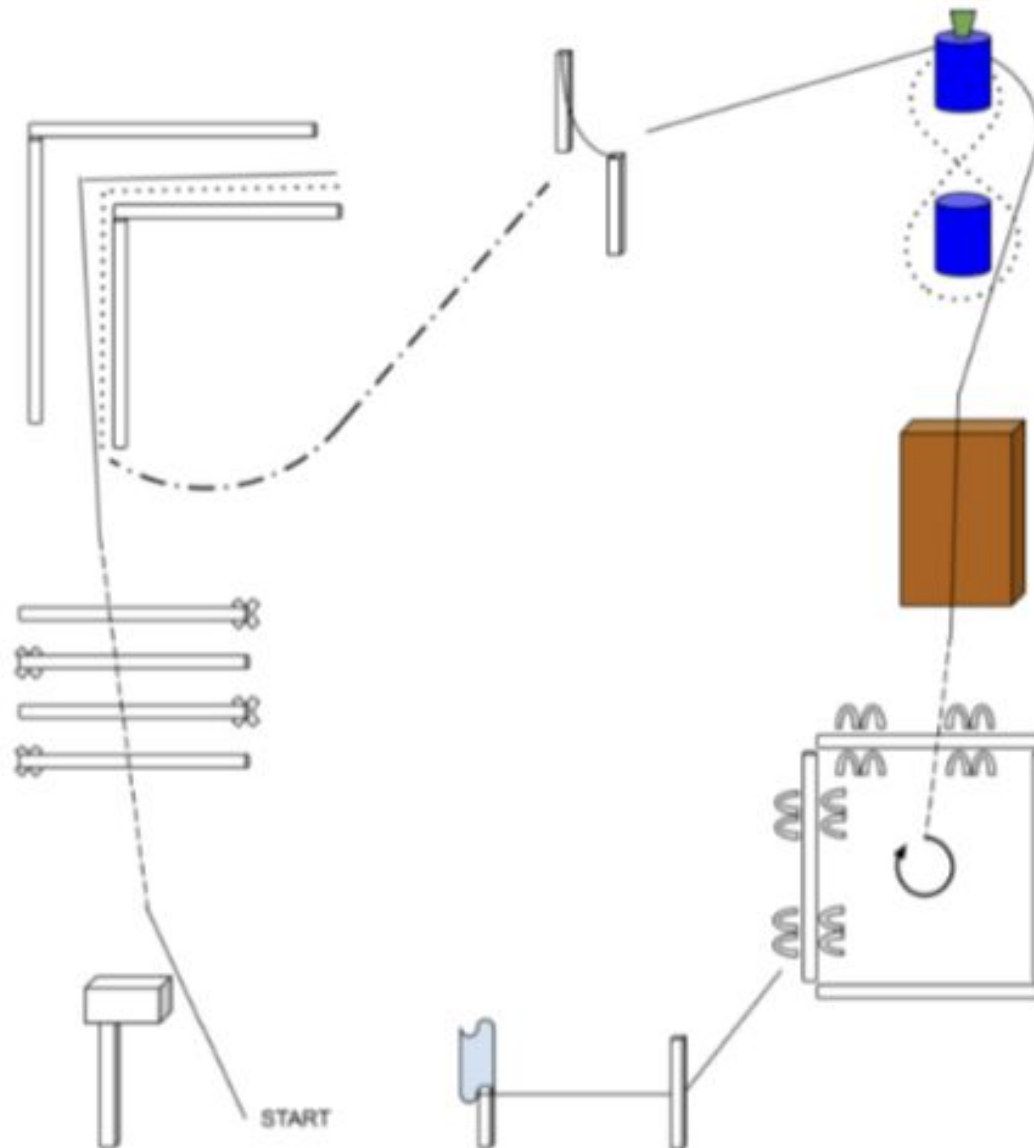

TRAIL BRONZE

1. Lead horse to mailbox, mount horse
2. Show judge mail, return mail, close mailbox
3. Jog over raised poles
4. Walk through L, back out
5. Lope to gate, open gate right hand push, walk through, close
6. Walk to barrels, back figure 8 around barrels
7. Pick up bucket from 1st barrel, place on 2nd barrel
8. Walk over bridge
9. Jog into box, dismount in box, ground tie, walk around horse
10. Lead horse to post, put raincoat on, walk to second post, hang up raincoat. Acknowledge judge.

FOLLOW WRITTEN INSTRUCTIONS, PICTURE IS FOR OBSTACLE REFERENCE