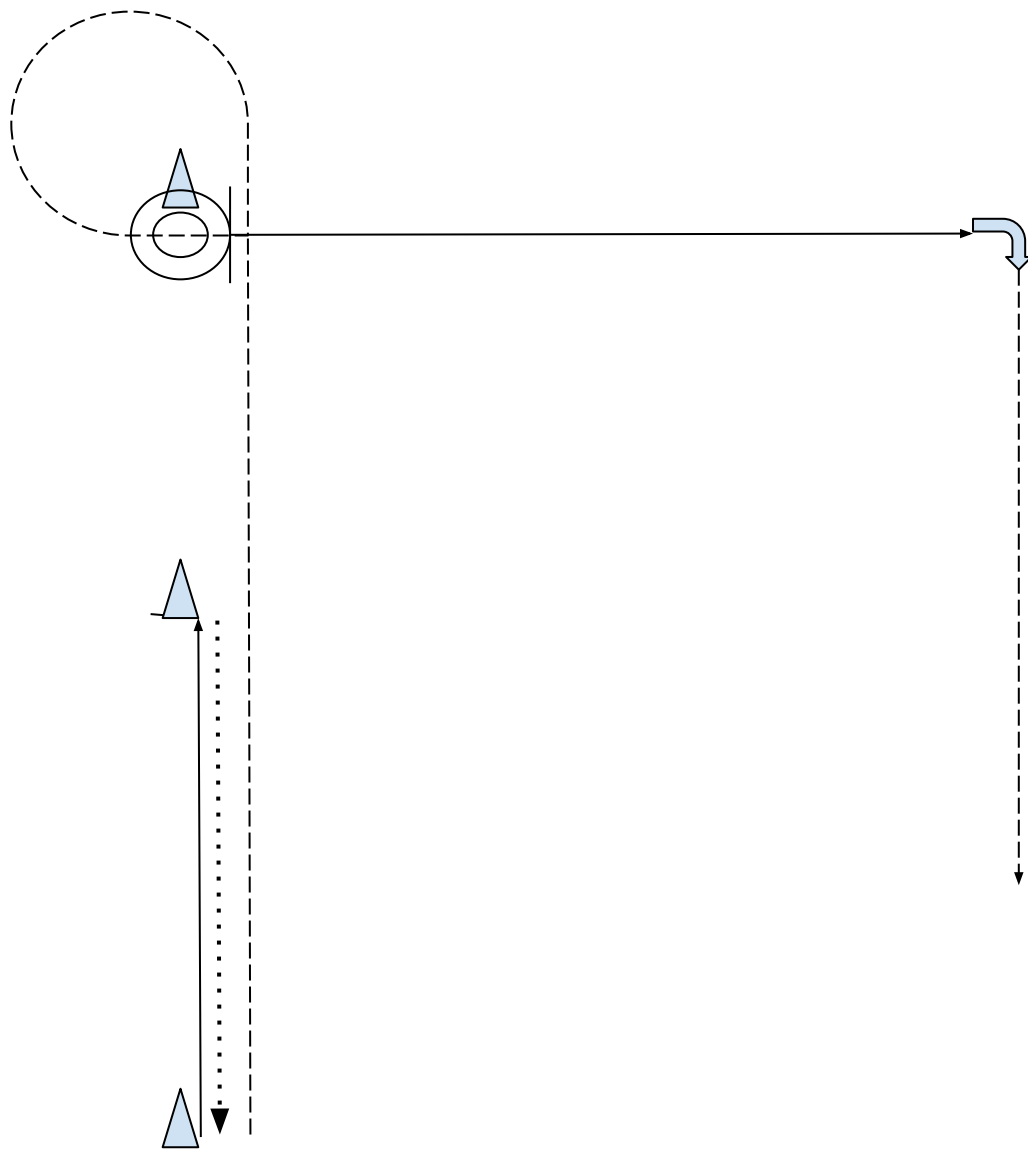

Showmanship Junior

- Begin at cone A
- Walk to cone B, halt
- Back to cone A, halt
- Trot to and around C
- Halt, perform 360 right haunch turn
- Walk to judge, set up for inspection
- After inspection
- 90 degree right haunch turn
- Trot back to line